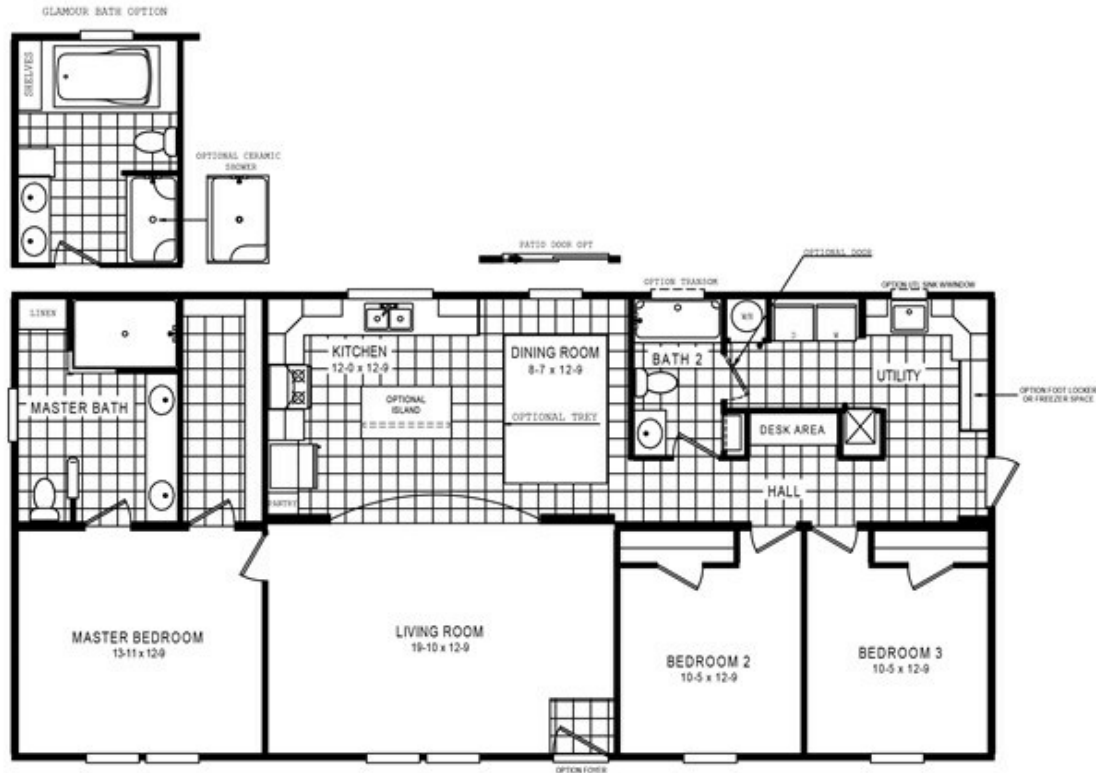

4608 ROCKETEER 5628

4608 ROCKETEER 5628 Model number: 57ROC28563AH18

3 beds • 2 baths • 1568 sq.ft. • 28' width • 56' depth

Our home building facilities invest in continuous product and process improvements. Plans, dimensions, features, materials, specifications and availability are subject to change without notice or obligation. Renderings and floor plans are representative likenesses of our homes and may differ from the actual homes. We invite you to tour a Home Center near you and inspect the highest value in quality housing available or call (843) 764-0349 to speak with a Home Consultant. Copyright 2017, CMH. All rights reserved.