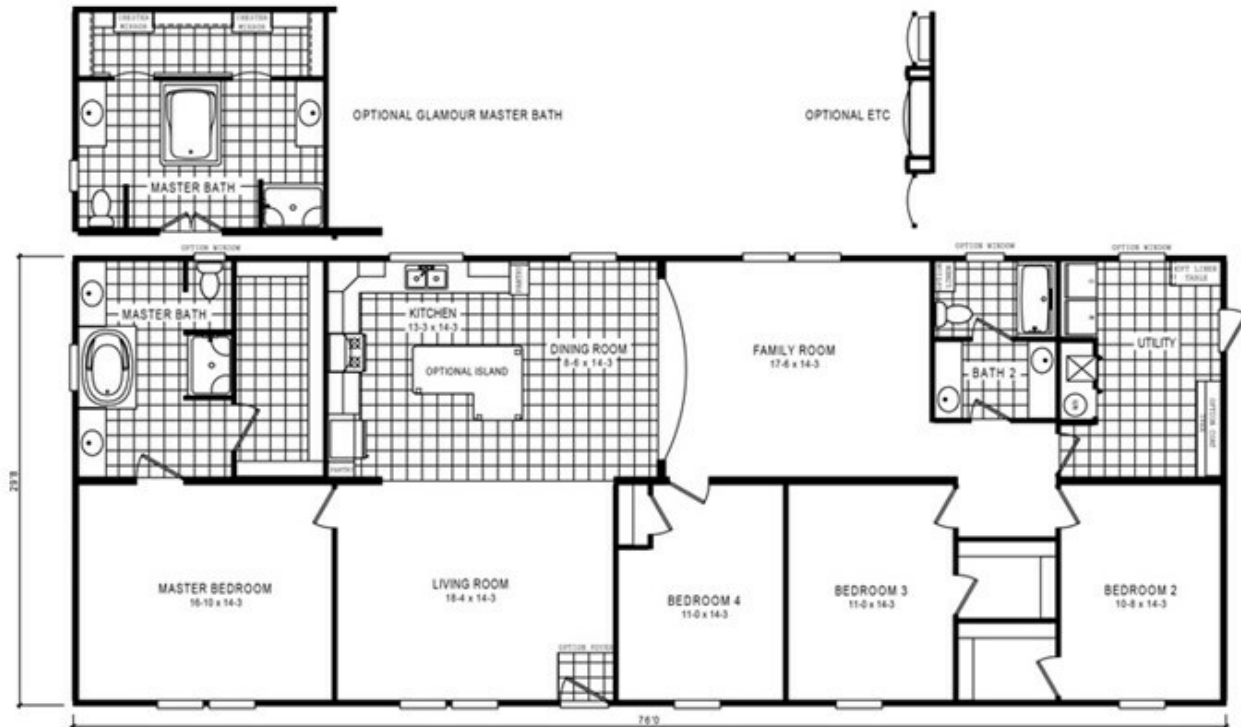

4710 ROCKETEER 7632

4710 ROCKETEER 7632 Model number: 57ROC32764EH18

4 beds • 2 baths • 2432 sq.ft. • 32' width • 76' depth

Our home building facilities invest in continuous product and process improvements. Plans, dimensions, features, materials, specifications and availability are subject to change without notice or obligation. Renderings and floor plans are representative likenesses of our homes and may differ from the actual homes. We invite you to tour a Home Center near you and inspect the highest value in quality housing available or call (843) 764-0349 to speak with a Home Consultant. Copyright 2017, CMH. All rights reserved.