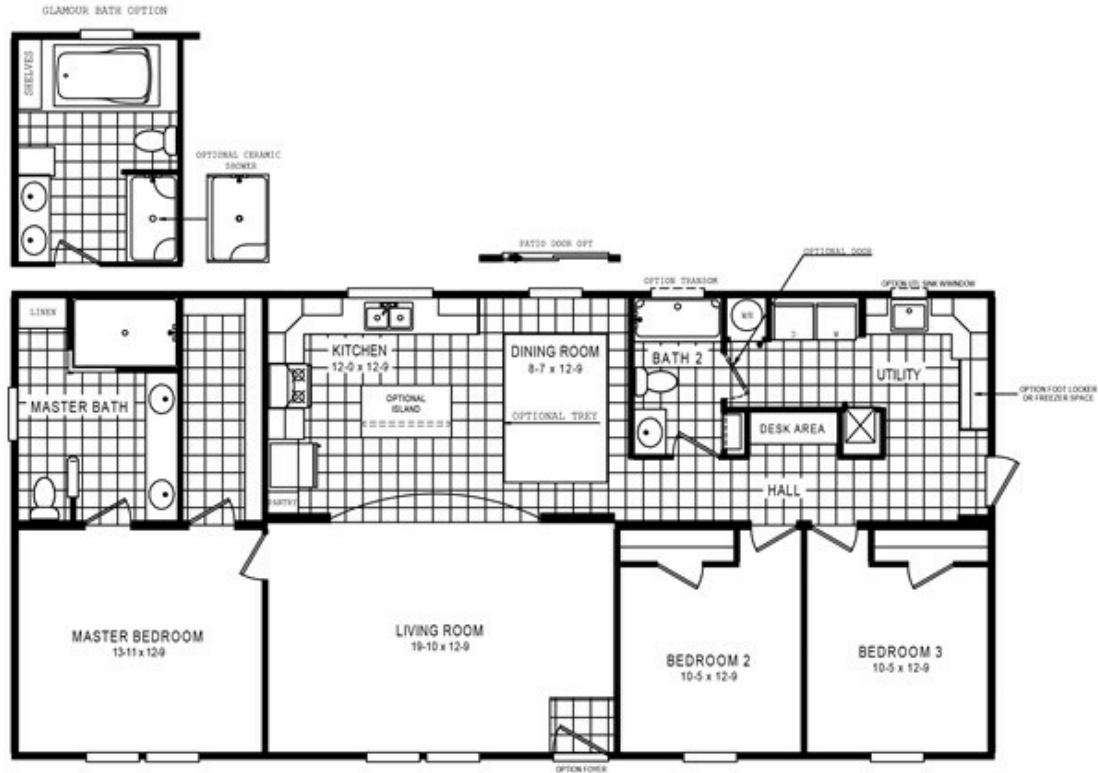

4608 ROCKETEER 8'FLAT 56X28

4608 ROCKETEER 8'FLAT 56X28

Floor plan number: ROC731489NCAB

3 beds • 2 baths • 1568 sq.ft. • 28' width • 56' depth

Our home building facilities invest in continuous product and process improvements. Plans, dimensions, features, materials, specifications and availability are subject to change without notice or obligation. Renderings and floor plans are representative likenesses of our homes and may differ from the actual homes. We invite you to tour a Home Center near you and inspect the highest value in quality housing available or call (843) 764-0349 to speak with a Home Consultant. Copyright 2017, CMH. All rights reserved.