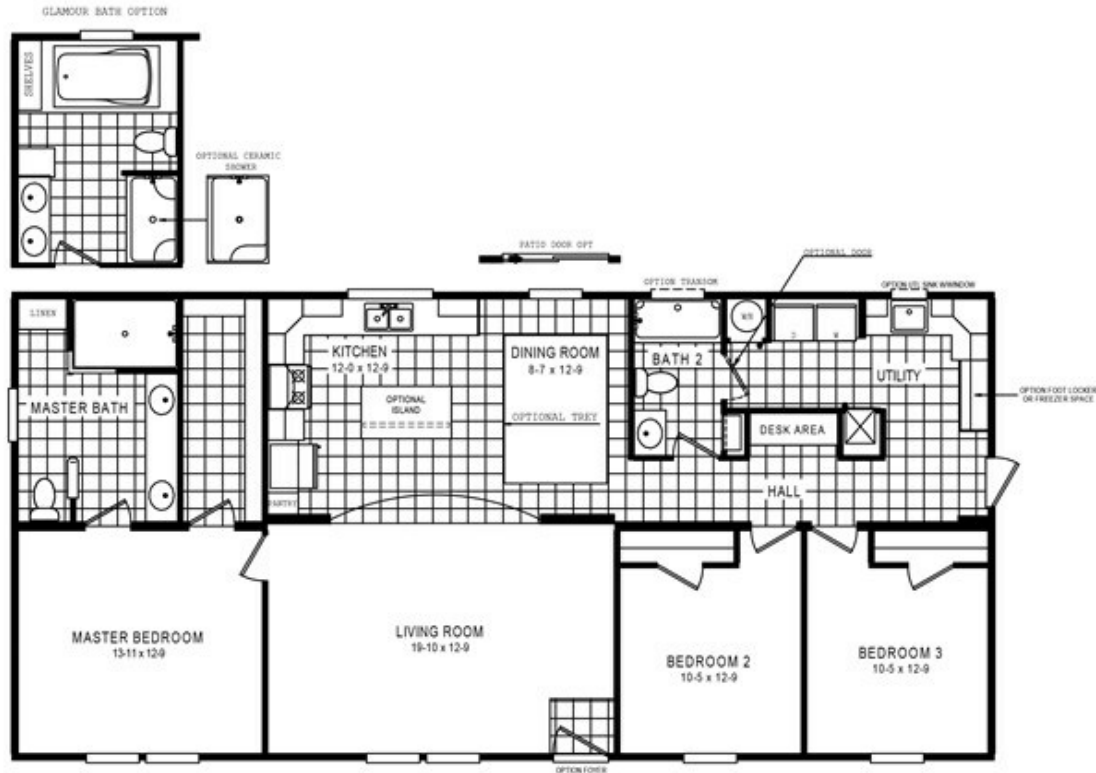

4608 ROCKETEER 8'FLAT 56X28

4608 ROCKETEER 8'FLAT 56X28

Floor plan number: ROC731489NCAB

3 beds • 2 baths • 1568 sq.ft. • 28' width • 56' depth

Our home building facilities invest in continuous product and process improvements. Plans, dimensions, features, materials, specifications and availability are subject to change without notice or obligation. Renderings and floor plans are representative likenesses of our homes and may differ from the actual homes. We invite you to tour a Home Center near you and inspect the highest value in quality housing available or call (843) 764-0349 to speak with a Home Consultant. Copyright 2017, CMH. All rights reserved.