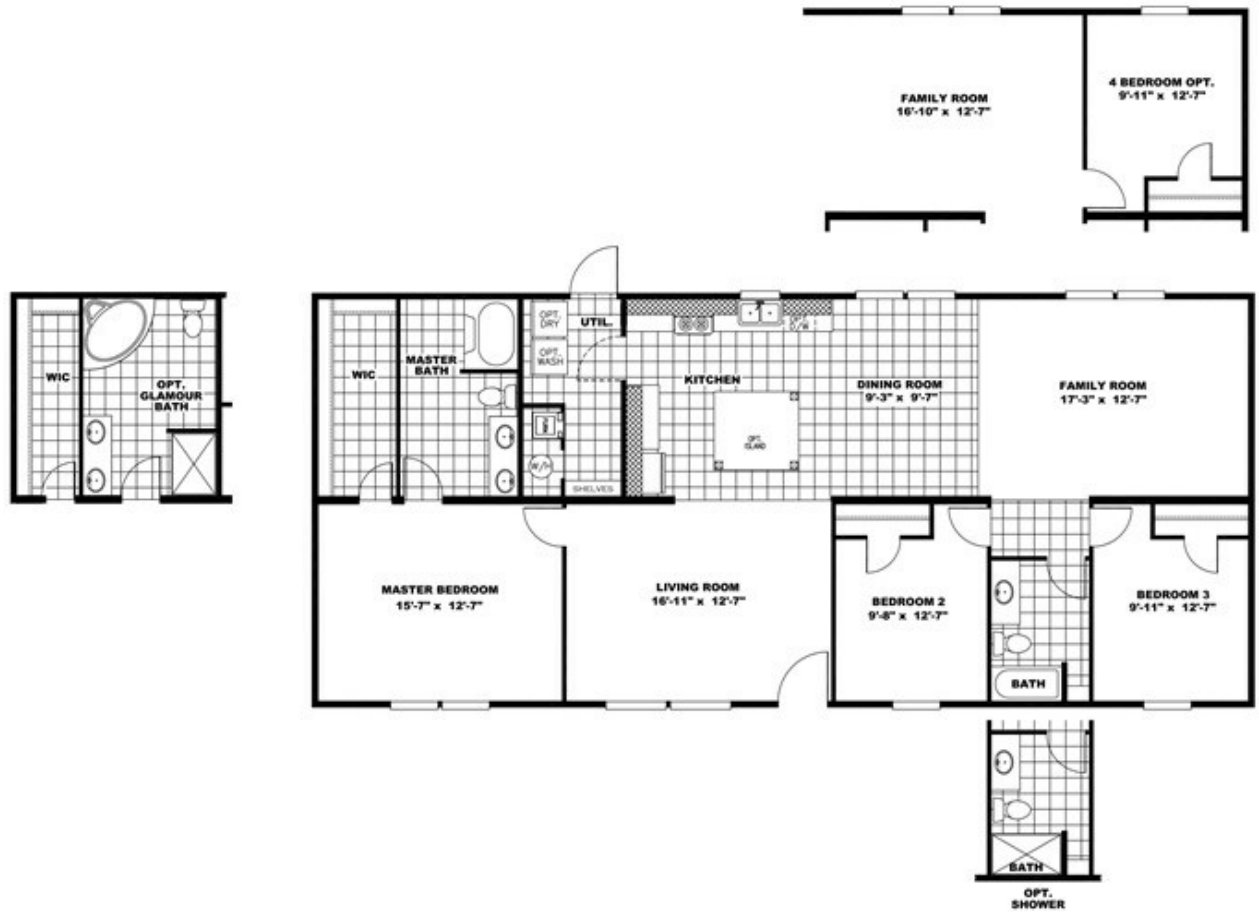

NOW28603A "NOW"

NOW28603A "NOW" Model number: 29NOW28603AH18

4 beds • 2 baths • 1680 sq.ft. • 28' width • 60' depth

Our home building facilities invest in continuous product and process improvements. Plans, dimensions, features, materials, specifications and availability are subject to change without notice or obligation. Renderings and floor plans are representative likenesses of our homes and may differ from the actual homes. We invite you to tour a Home Center near you and inspect the highest value in quality housing available or call (843) 764-0349 to speak with a Home Consultant. Copyright 2017, CMH. All rights reserved.