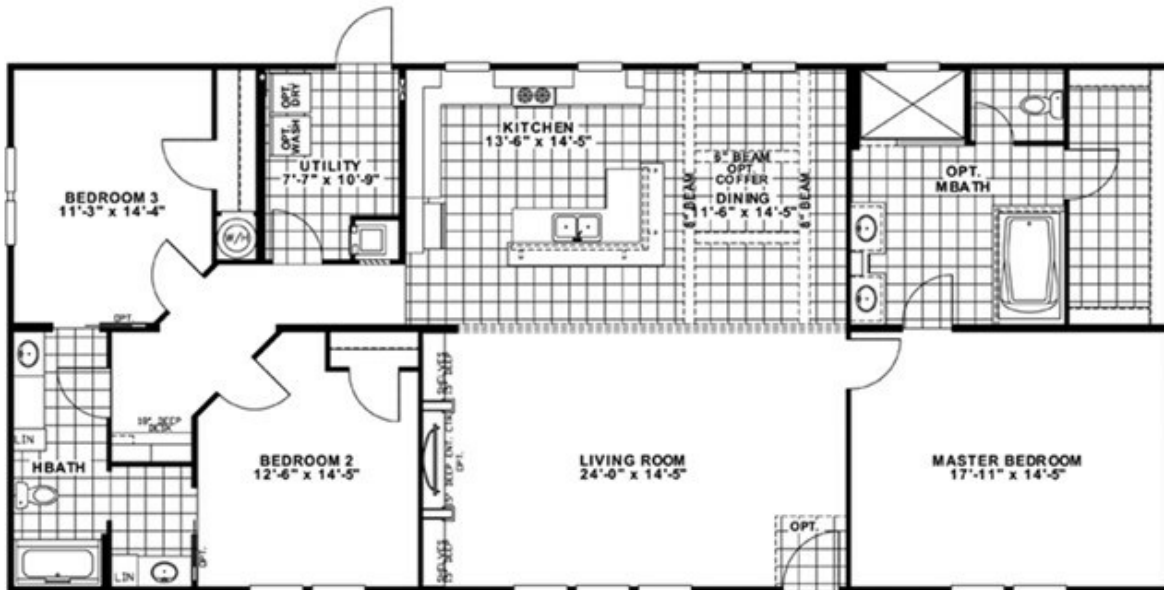

VERSAILLES

VERSAILLES Floor plan number: NO2025551TNAB

3 beds • 2 baths • 2112 sq.ft. • 32' width • 66' depth

Our home building facilities invest in continuous product and process improvements. Plans, dimensions, features, materials, specifications and availability are subject to change without notice or obligation. Renderings and floor plans are representative likenesses of our homes and may differ from the actual homes. We invite you to tour a Home Center near you and inspect the highest value in quality housing available or call (843) 764-0349 to speak with a Home Consultant. Copyright 2017, CMH. All rights reserved.