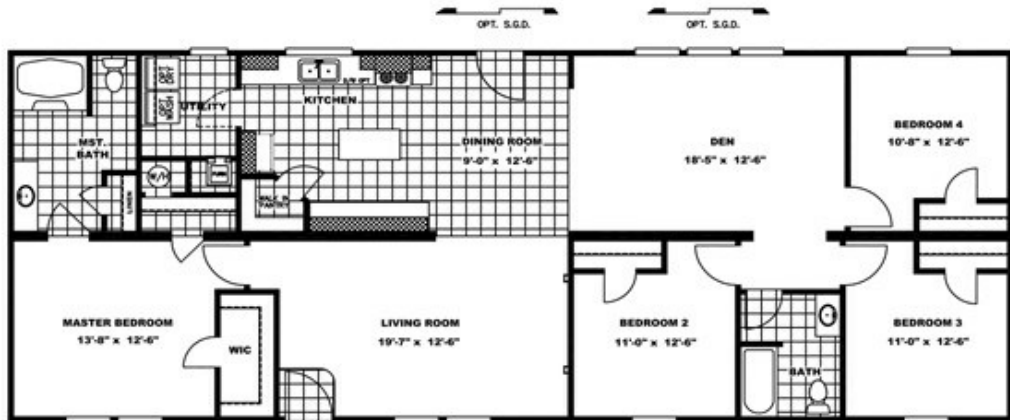

POWER PLAY 68 (R)

POWER PLAY 68 (R) Floor plan number: CLR032038TNAB

3 beds • 2 baths • 1904 sq.ft. • 28' width • 68' depth

OPT. GLAMOUR BATH

OPT. DEN W/ 3 BEDROOM

Our home building facilities invest in continuous product and process improvements. Plans, dimensions, features, materials, specifications and availability are subject to change without notice or obligation. Renderings and floor plans are representative likenesses of our homes and may differ from the actual homes. We invite you to tour a Home Center near you and inspect the highest value in quality housing available or call (843) 764-0349 to speak with a Home Consultant. Copyright 2017, CMH. All rights reserved.