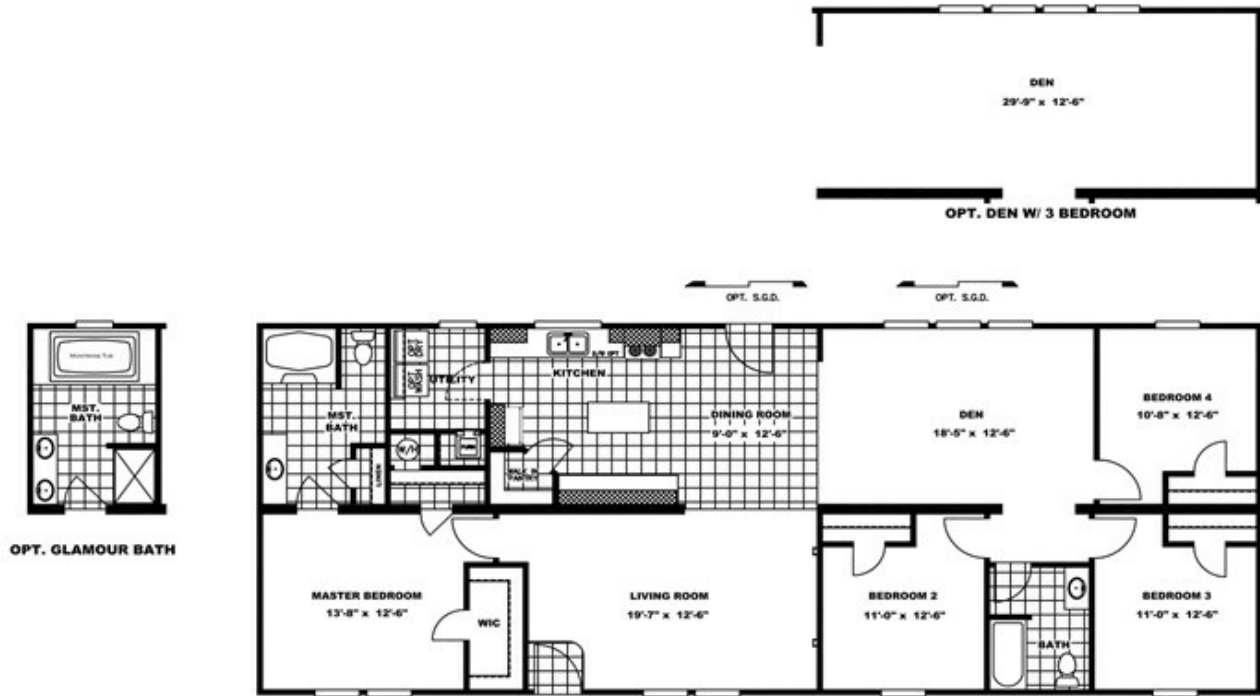

POWER PLAY 68 (R)

POWER PLAY 68 (R) Model number: 25SPL28684RH18

3 beds • 2 baths • 1904 sq.ft. • 28' width • 68' depth

Our home building facilities invest in continuous product and process improvements. Plans, dimensions, features, materials, specifications and availability are subject to change without notice or obligation. Renderings and floor plans are representative likenesses of our homes and may differ from the actual homes. We invite you to tour a Home Center near you and inspect the highest value in quality housing available or call (843) 764-0349 to speak with a Home Consultant. Copyright 2017, CMH. All rights reserved.