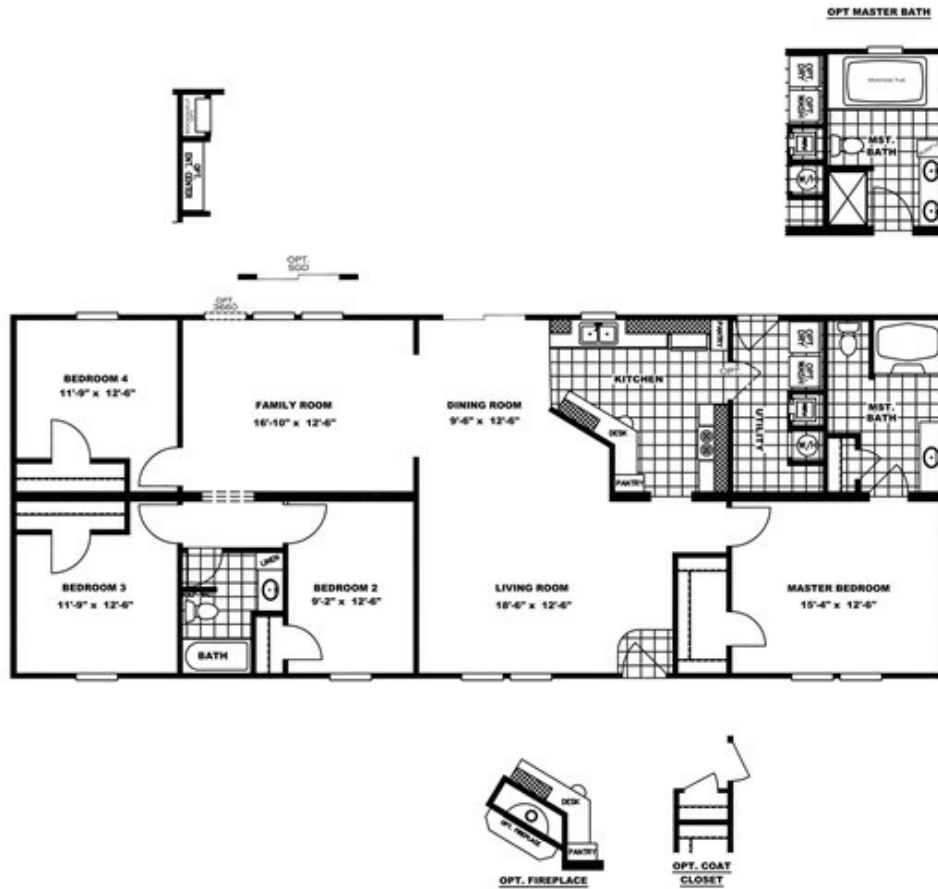

POWER PLAY 68A

POWER PLAY 68A Floor plan number: CLR031832TNAB

3 beds • 2 baths • 1904 sq.ft. • 28' width • 68' depth

Our home building facilities invest in continuous product and process improvements. Plans, dimensions, features, materials, specifications and availability are subject to change without notice or obligation. Renderings and floor plans are representative likenesses of our homes and may differ from the actual homes. We invite you to tour a Home Center near you and inspect the highest value in quality housing available or call (843) 764-0349 to speak with a Home Consultant. Copyright 2017, CMH. All rights reserved.